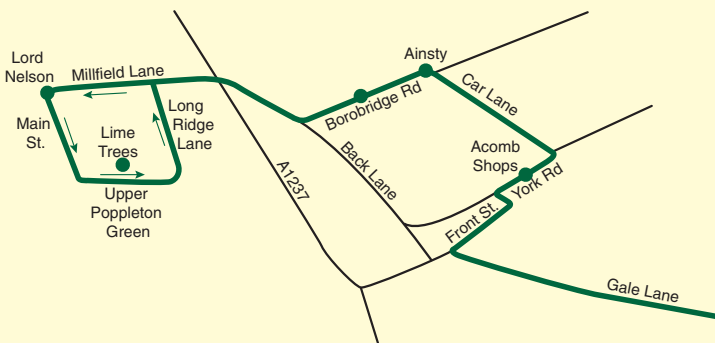

MANOR ACADEMY

POPPLETON

BOROUGHBRIDGE ROAD

CARR LANE

ACOMB SHOPS

FRONT STREET

GALE LANE

CHALONERS ROAD

YORK COLLEGE

SEE INSIDE FOR ROUTE MAP

Route 19M AM

Oakdale Road	0745
Green Lane (TRD EST)	0747
Green Lane (Milton Carr)	0752
Eastholme Drive (Primary School)	0754
Shipton Road (Manor Lane)	0755
Skelton (Orchard View)	0802
Skelton (Brecksfield)	0805
Manor Academy	0815

Poppleton (Lord Nelson)	0819
Poppleton (Lime Tree House)	0821
Poppleton (Long Ridge Drive)	0823
Manor Academy	0825
Boroughbridge Road (Plantation Drive)	0827
Carr Lane	0829
Acomb Shops	0831
Front Street (Post Office)	0832
Gale Lane (Ascot Court)	0834
Chaloners Road (Sandcroft Road)	0836
York College (Tadcaster Road)	0840

**10
JOURNEYS
FOR 8 FARES**
OR LESS,
NO TIME LIMIT
PAYG*

* PAYG - Pay As You Go - Only Pay When You Travel

Route 19M PM

York College (Tadcaster Road)	1640
Chaloners Road (Sandcroft Road)	1644
Gale Lane (Ascot Court)	1646
Front Street (Post Office)	1648
Acomb Shops	1649
Carr Lane	1651
Boroughbridge Road (Plantation Drive)	1653
Manor Academy	1655
Poppleton (Lord Nelson)	1659
Poppleton (Lime Tree House)	1701
Poppleton (Long Ridge Drive)	1703