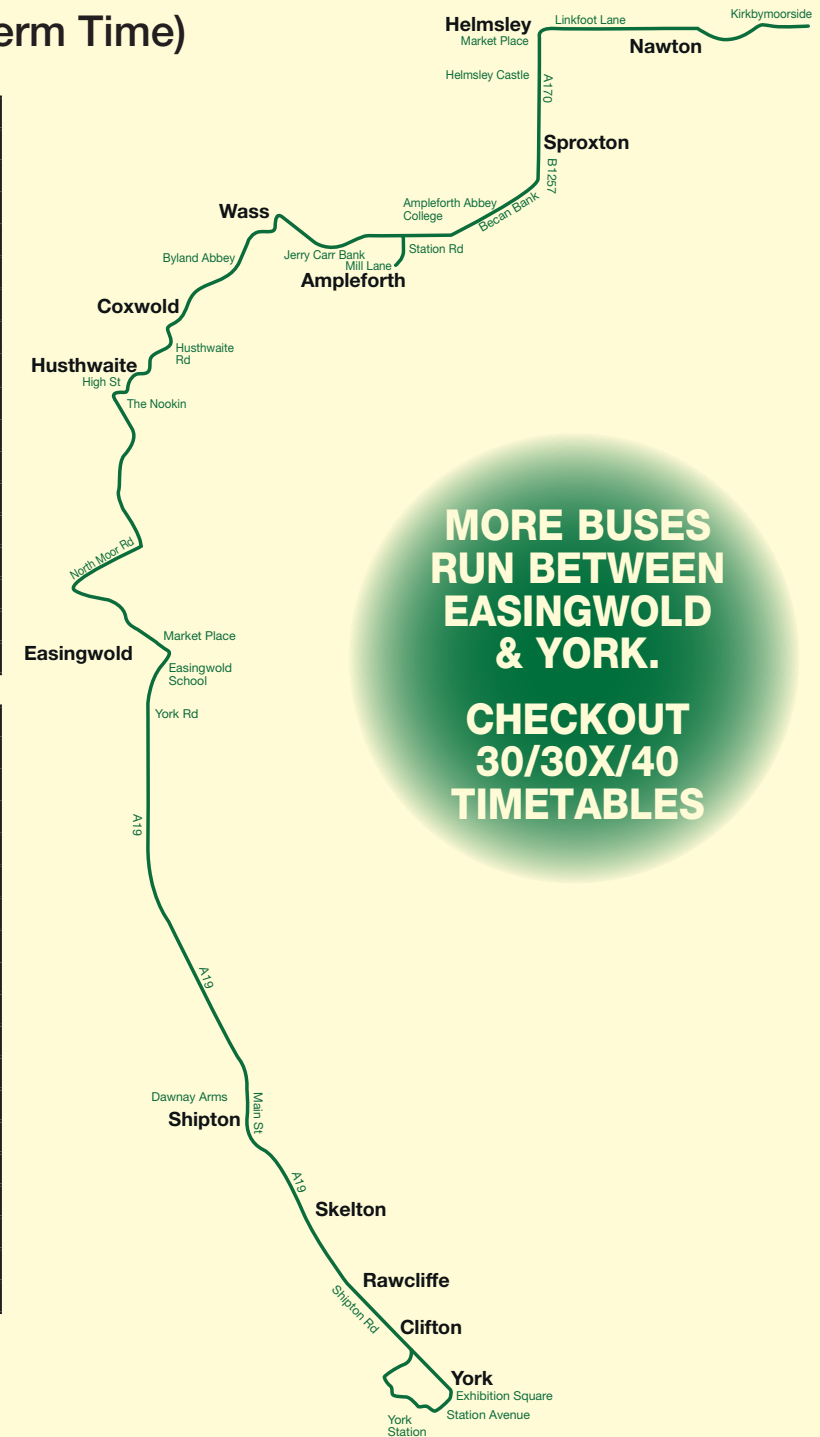

www.reliancebuses.co.uk

info@reliancebuses.co.uk

You can find Reliance on Facebook
www.facebook.com/reliancebuses

You can find Reliance on Twitter
www.twitter.com/reliancebus

Route 31X-Monday to Friday (Term Time)

Route:	31X	31X	31X
York, Station Avenue	-	0928	1348
York, Exhibition Square	-	0945	1400
Clifton, Green	-	0948	1403
Skelton, Fairfields Drive	-	0955	1410
Shipton, The Dawnay Arms	-	0958	1413
Easingwold, Market Place	0745	1010	1425
Husthwaite	0755	1020	1435
Coxwold, Garage	0800	1025	1440
Wass, Wombwell Arms	0805	1030	1445
Ampleforth, Fairfax Close	0815	1038	1453
Ampleforth, Abbey	0821	-	-
Oswaldkirk, Manor View	0824	-	-
Golden Sqaure Cvn. Pk.	-	1045	1459
Sproxtion	0829	1048	1501
Helmsley, Market Place	0834	1052	1505
Kirkbymoorside, Market Place	-	-	1515
Ryedale School	0845	-	-

Ryedale School	-	-	1550
Kirkbymoorside, Market Place	0905	-	-
Nawton	0910	-	-
Helmsley, Market Place	0920	1240	1600
Sproxtion	0924	1244	1604
Golden Sqaure Cvn. Pk.	0927	1247	-
Oswaldkirk, Manor View	-	-	1609
Ampleforth, Abbey	-	-	1612
Ampleforth, Fairfax Close	0934	1254	1617
Wass, Wombwell Arms	0941	1259	1625
Coxwold, Garage	0947	1304	1630
Husthwaite	0952	1309	1635
Easingwold, Market Place	1005	1320	1650
Shipton, Church	1017	1332	1702
Skelton, Fairfields Drive	1020	1335	1705
Clifton, Green	1027	1342	1712
York, Station Avenue	1033	1348	1720
York, Exhibition Square	1038	1352	1726
No Service Bank or Public Holiday			

**MORE BUSES
RUN BETWEEN
EASINGWOLD
& YORK.**

**CHECKOUT
30/30X/40
TIMETABLES**

CONDITIONS

Concessions

- English National passes only are valid and must be shown at all times
- Not valid for travel 0600-0859 Monday to Friday
- Valid all day, public and bank holidays

- Dogs travel free (not allowed on seats)
- Pushchairs may have to be folded if floor space is limited
- Wheelchairs and users can be carried on our accessible buses
- We regret, powered mobility scooters/chairs cannot be accommodated
- Hot foods/hot drinks/ice cream cannot be consumed on board
- Abusive or anti-social behaviour towards staff or other passengers will not be tolerated

- Museum Gardens/Library Sq. Stop is set down only
- No half fares available before 0900 school days unless accompanied by an adult